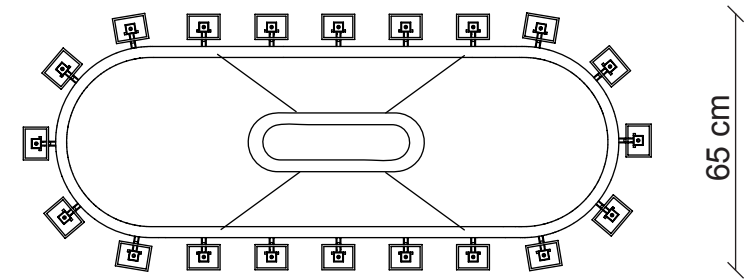

PATRIZIAGARGANTI

Firenze

**BESPOKE
LIGHTING
DESIGN**

Bespoke Lighting Design 02

design Roberto Lazzeroni

Angie collection

20 lights oval shape Chandelier

Finish
chandelier
structure

Lampshade versions

clear crystals

white crystals

gold plated

A01G1 A01G2

black rhenium
colour plated

A01K1 A01K2

chrome

A01C1 A01C2

L. 8,5x6 cm
H. 7 cm

20x
40W E14
not supplied

Kg 14
m³ 0,60