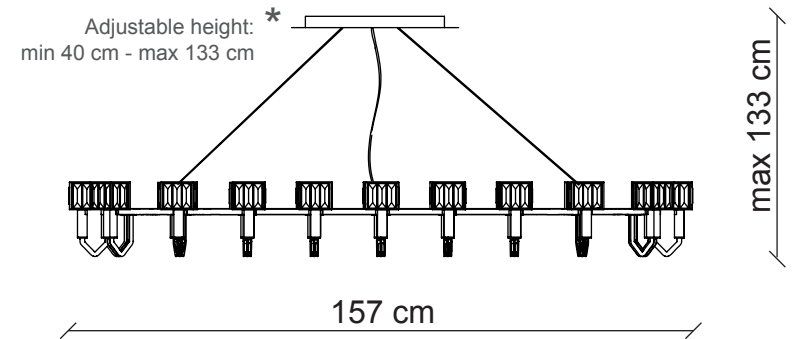

PATRIZIAGARGANTI

Firenze

**BESPOKE
LIGHTING
DESIGN**

Bespoke Lighting Design 02

design Roberto Lazzeroni

Angie collection

20 lights oval shape Chandelier

Finish
chandelier
structure

Lampshade versions

A01G1 A01G2

A01K1 A01K2

A01C1 A01C2

L. 8,5x6 cm
H. 7 cm

20x
40W E14
not supplied

Kg 14
m³ 0,60