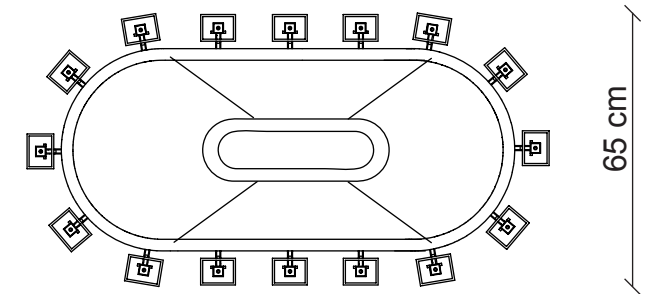

PATRIZIAGARGANTI

Firenze

**BESPOKE
LIGHTING
DESIGN**

Bespoke Lighting Design 02

design Roberto Lazzeroni

Angie collection

16 lights oval shape Chandelier

Adjustable height: *
min 40 cm - max 133 cm

Finish
chandelier
structure

Lampshade versions

clear crystals

white crystals

gold plated

A02G1 A02G2

black rhenium
colour plated

A02K1 A02K2

chrome

A02C1 A02C2

L. 8,5x6 cm
H. 7 cm

16x
40W E14
not supplied

Kg 12
m³ 0,55