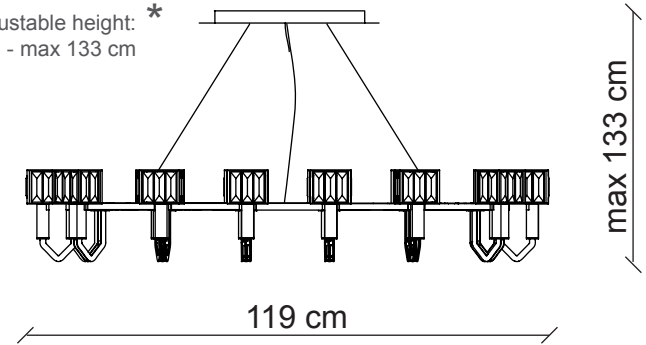

PATRIZIAGARGANTI

Firenze

**BESPOKE
LIGHTING
DESIGN**

Bespoke Lighting Design 02

design Roberto Lazzeroni

Angie collection

16 lights oval shape Chandelier

Adjustable height: *
min 40 cm - max 133 cm

Finish
chandelier
structure

Lampshade versions

clear crystals

white crystals

gold plated

A02G1 A02G2

black rhenium
colour plated

A02K1 A02K2

chrome

A02C1 A02C2

L. 8,5x6 cm
H. 7 cm

16x
40W E14
not supplied

Kg 12
m³ 0,55