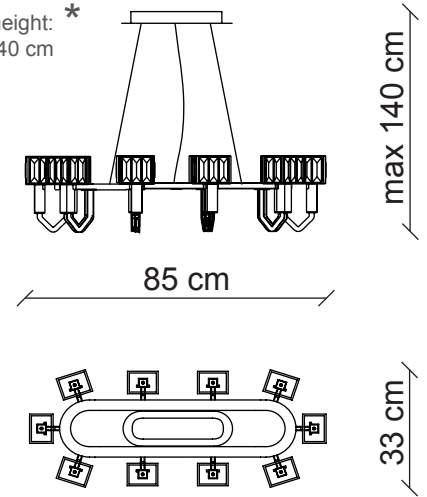

PATRIZIAGARGANTI

Firenze

**BESPOKE
LIGHTING
DESIGN**

Bespoke Lighting Design 02

design Roberto Lazzeroni

Angie collection

10 lights oval shape Chandelier

Adjustable height: *
min 40 cm - max 140 cm

Finish
chandelier
structure

Lampshade versions

clear crystals

white crystals

gold plated

A04G1 A04G2

black rhenium
colour plated

A04K1 A04K2

chrome

A04C1 A04C2

L. 8,5x6 cm
H. 7 cm

10x
40W E14
not supplied

Kg 7
m³ 0,50