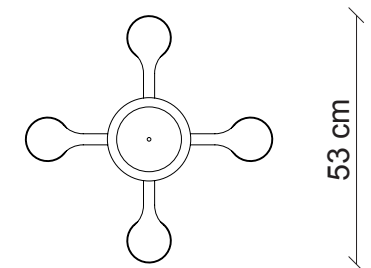

Blown glass colour

amber

satin amber

clear

satin white

Adjustable height *

dimmer bluetooth
included

8 LED cob x 9W supplied
warm white coloured - 3000°K