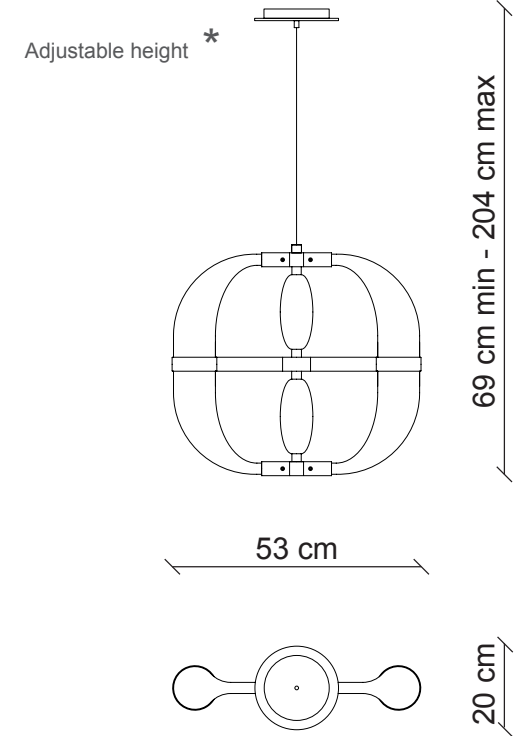

Blown glass colour

amber

satin amber

clear

satin white

dimmer bluetooth
included

4 LED cob x 9W supplied
warm white coloured - 3000°K

Kg 9
m³ 0,20