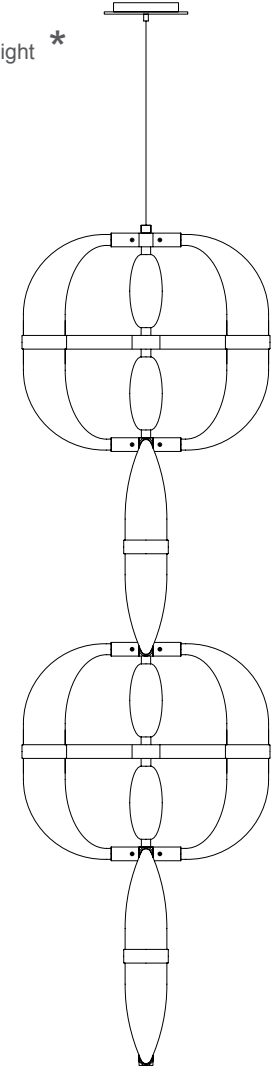

PATRIZIAGARGANTI
Firenze

art. CDF04 - Collection Coup de foudre

Led chandelier

Finish

satin gold

gold plated

gunmetal

polished nickel

Blown glass colour

amber

satin amber

clear

satin white

53 cm

53 cm

Adjustable height *

207 cm min - 342 cm max

dimmer bluetooth
included

16 LED cob x 9W supplied
warm white coloured - 3000°K

Kg 28
m³ 0,97