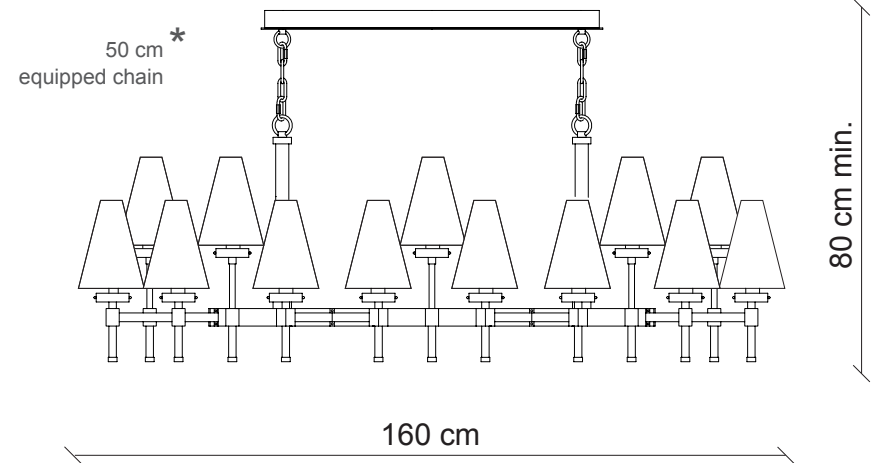

# art. D19 - Collection Dew

24 lights chandelier

Finish		Accessories		
				
burnished brass / satin gold details	satin brass / gold plated details	white leather tape	peach leather tape	brown leather tape
				
gunmetal / polished nickel	gunmetal / copper details	lime leather tape	elephant leather tape	black leather tape
Lampshades				
				
T24 cat.C	T17 cat.C	black silk cat.C		

 Ø 6,5x14 cm  
H. 19 cm

 24x  
28W E14  
not supplied

**Kg 31**  
**m<sup>3</sup> 2,13**