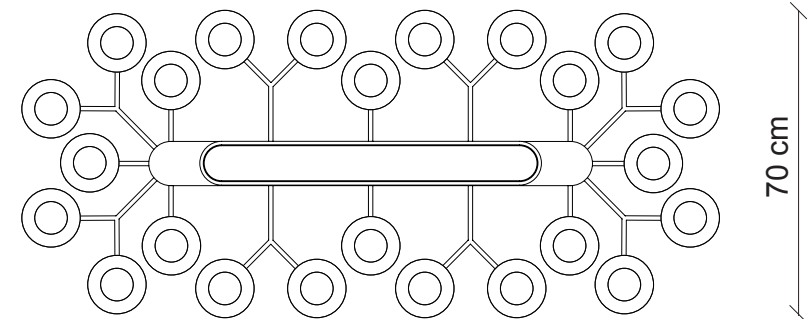

PATRIZIAGARGANTI  
Firenze

# art. D19 - Collection Dew

24 lights chandelier

Finish		Accessories		
				
burnished brass / satin gold details	satin brass / gold plated details	white leather tape	peach leather tape	brown leather tape
				
gunmetal / polished nickel	gunmetal / copper details	lime leather tape	elephant leather tape	black leather tape
Lampshades				
				
T24 cat.C	T17 cat.C	black silk cat.C		

 Ø 6,5x14 cm  
H. 19 cm

 24x  
28W E14  
not supplied

**Kg 31**  
**m<sup>3</sup> 2,13**