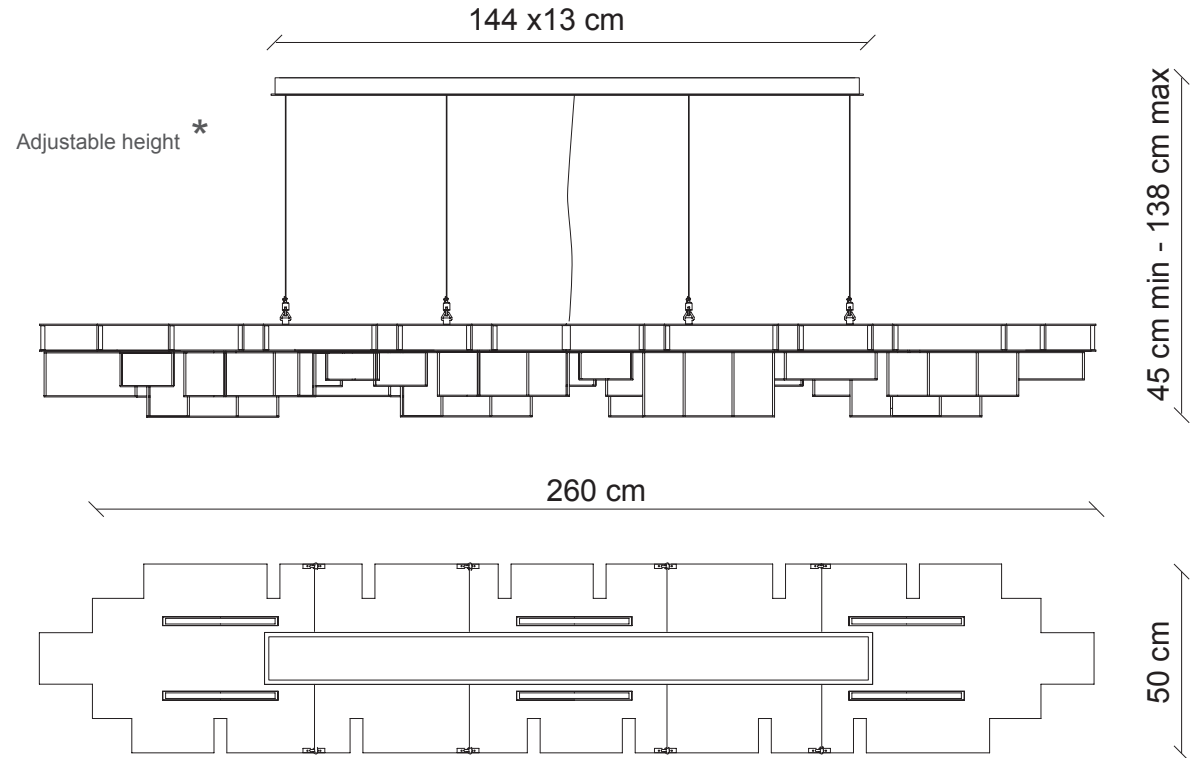

satin brass
GISELE EX01_O

gold plated
GISELE EX01_G

gunmetal
GISELE EX01_M

39 q.ty

dimmer wifi
included

Led stick 24VDC - 300W supplied
28.800 lumen
warm white coloured - 3000°K

Kg 152,8
m³ 1,74