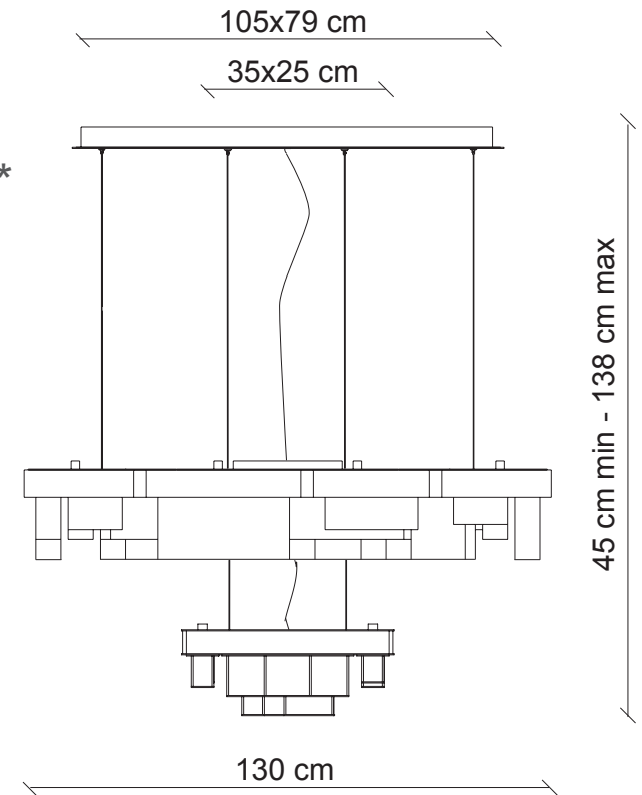

PATRIZIAGARGANTI
Firenze

art. GISELE EX02

Led chandelier

Lampshades

Finish

40 q.ty

dimmer wifi
included

Led stick 24VDC - 300W supplied
28.800 lumen
warm white coloured - 3000°K

Kg 157,3
m³ 1,79