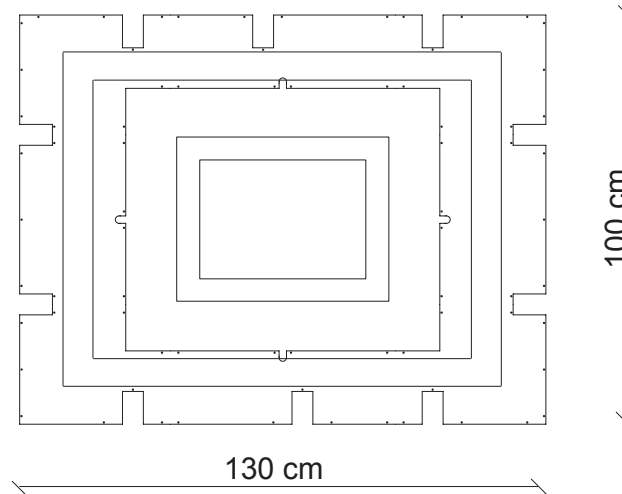

PATRIZIAGARGANTI
Firenze

art. GISELE EX02

Led chandelier

Lampshades

Finish

40 q.ty

dimmer wifi
included

Led stick 24VDC - 300W supplied
28.800 lumen
warm white coloured - 3000°K

Kg 157,3
m³ 1,79