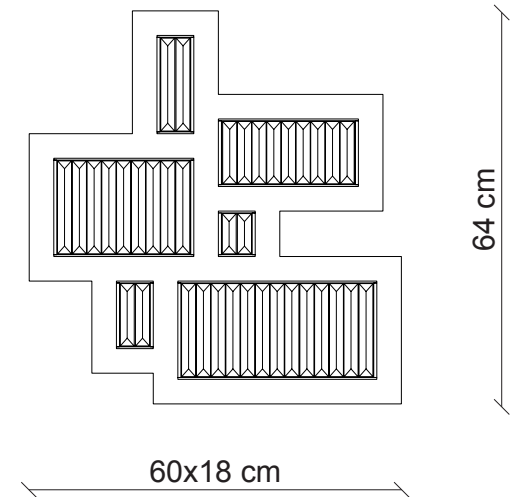

PATRIZIAGARGANTI
Firenze

art. GISELE EX05

Led wall lamp

Lampshades

clear crystals

Finish

satin nickel
GISELE EX05_N

satin brass
GISELE EX05_O

gold plated
GISELE EX05_G

gunmetal
GISELE EX05_M

6 q.ty

dimmer wifi
included

Led stick 24VDC - 20W supplied
1.920 lumen
warm white coloured - 3000°K

Kg 24
m³ 0,33