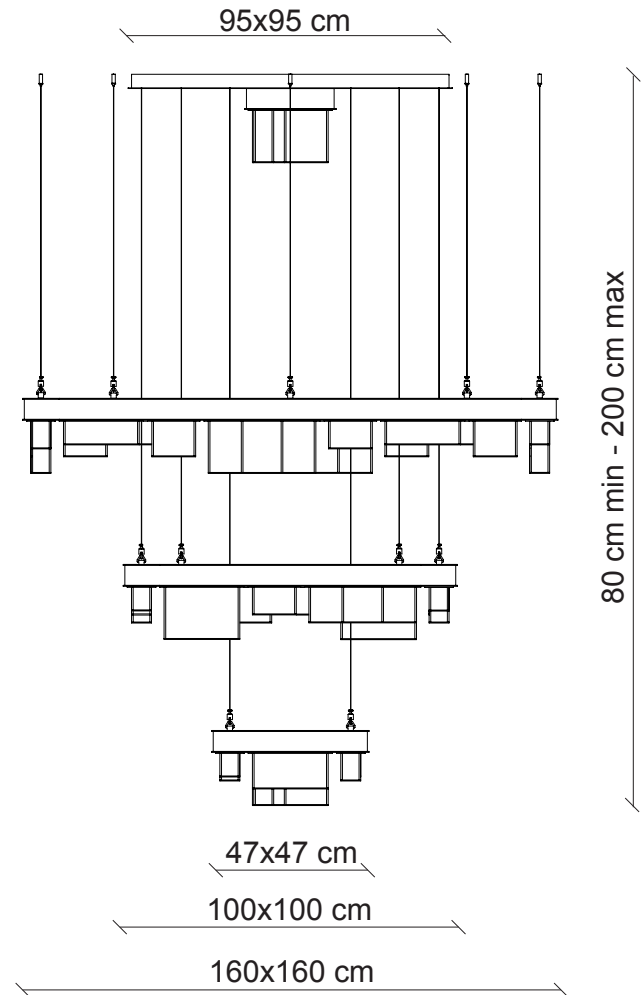

### Finish

satin nickel  
GISELE EX06\_N

satin brass  
GISELE EX06\_O

gold plated  
GISELE EX06\_G

gunmetal  
GISELE EX06\_M

52 q.ty

dimmer wifi  
included

Led stick 24VDC - 290W supplied  
27.840 lumen  
warm white coloured - 3000°K

**Kg 186**  
**m<sup>3</sup> 3,00**

160x160 cm

95x95 cm

47x47 cm

100x100 cm

160x160 cm

80 cm min - 200 cm max