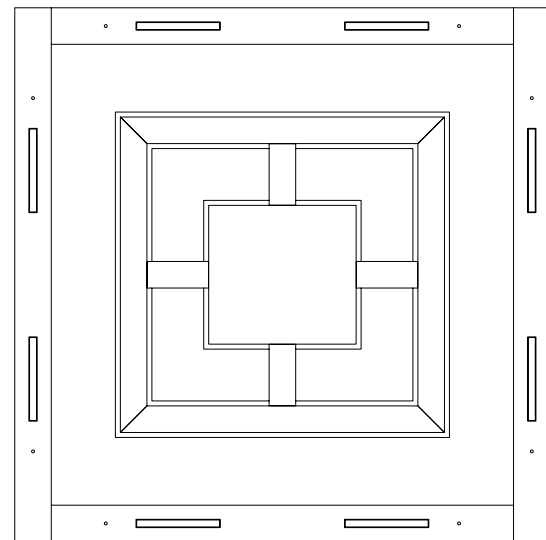

### Finish

satin nickel  
GISELE EX06\_N

satin brass  
GISELE EX06\_O

gold plated  
GISELE EX06\_G

gunmetal  
GISELE EX06\_M

52 q.ty

dimmer wifi  
included

Led stick 24VDC - 290W supplied  
27.840 lumen  
warm white coloured - 3000°K

**Kg 186**  
**m<sup>3</sup> 3,00**

160x160 cm

95x95 cm

47x47 cm

100x100 cm

160x160 cm

80 cm min - 200 cm max