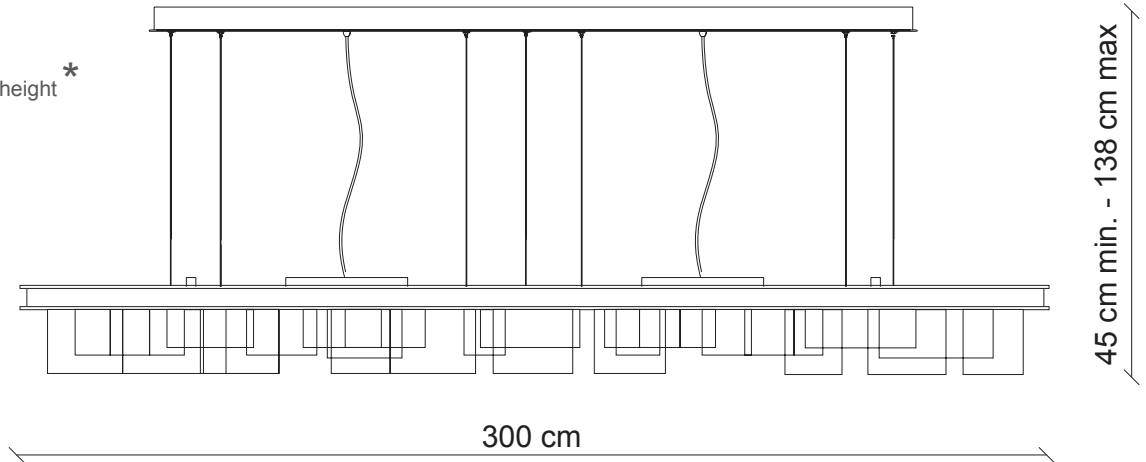

PATRIZIAGARGANTI

Firenze

art. GISELE EX07

Led chandelier

Adjustable height *

45 cm min. - 138 cm max

300 cm

Lampshades

clear crystals

60 cm

Finish

satin nickel
GISELE EX07_N

satin brass
GISELE EX07_O

gold plated
GISELE EX07_G

gunmetal
GISELE EX07_M

47 q.ty

dimmer wifi
included

Led stick 24VDC - 265W supplied
25.440 lumen
warm white coloured - 3000°K

Kg 218,4
m³ 2,37