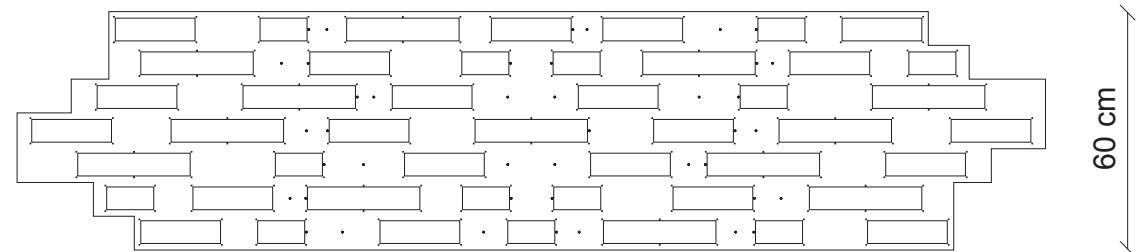

PATRIZIAGARGANTI

Firenze

art. GISELE EX07

Led chandelier

Adjustable height *

45 cm min. - 138 cm max

300 cm

Lampshades

clear crystals

60 cm

Finish

satin nickel
GISELE EX07_N

satin brass
GISELE EX07_O

gold plated
GISELE EX07_G

gunmetal
GISELE EX07_M

47 q.ty

dimmer wifi
included

Led stick 24VDC - 265W supplied
25.440 lumen
warm white coloured - 3000°K

Kg 218,4
m³ 2,37