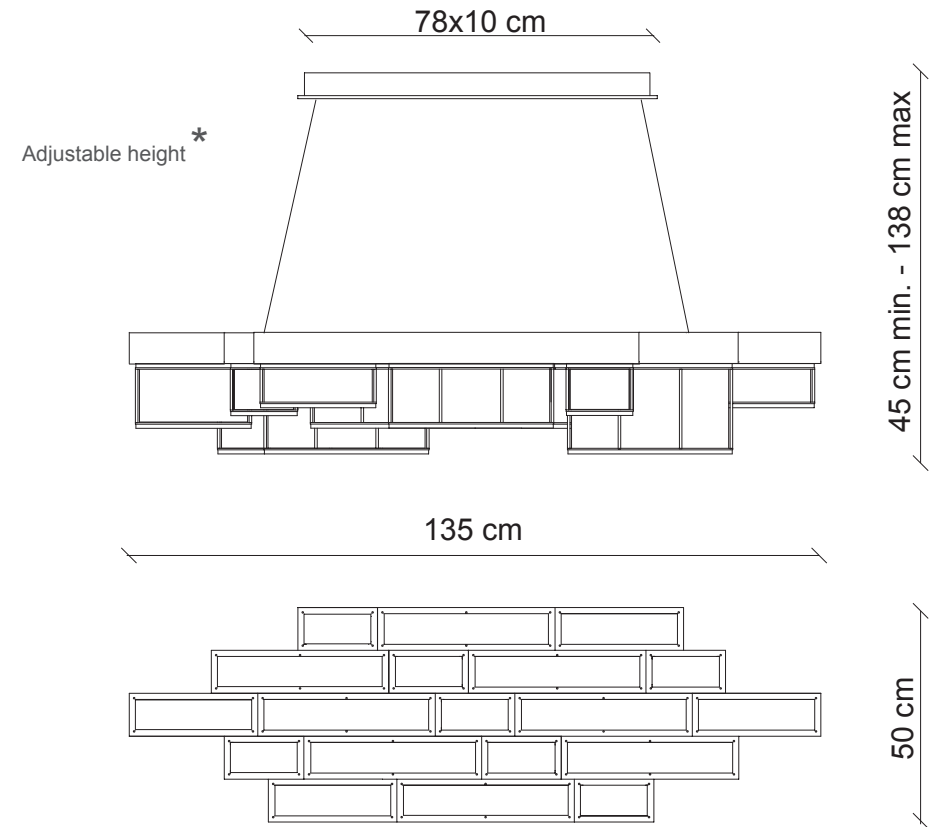

gold plated
GISELE EX09_G

gunmetal
GISELE EX09_M

19 q.ty

dimmer wifi
included

Led stick 24VDC - 105W supplied
10.080 lumen
warm white coloured - 3000°K

Kg 72,4
m³ 0,76