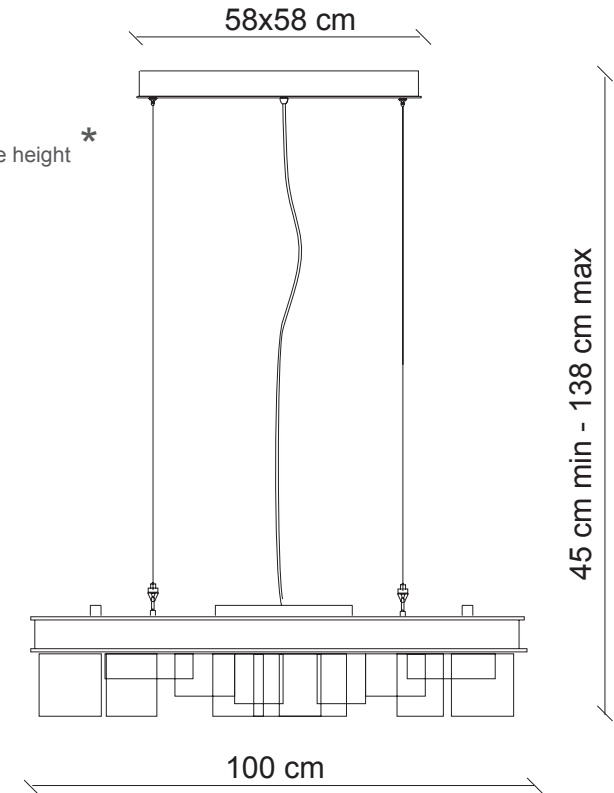

PATRIZIAGARGANTI
Firenze

art. GISELE EX10

Led chandelier

Lampshades

Finish

30 q.ty

dimmer wifi
included

Led stick 24VDC - 1650W supplied
15.840 lumen
warm white coloured - 3000°K

Kg 125,5
m³ 1,03