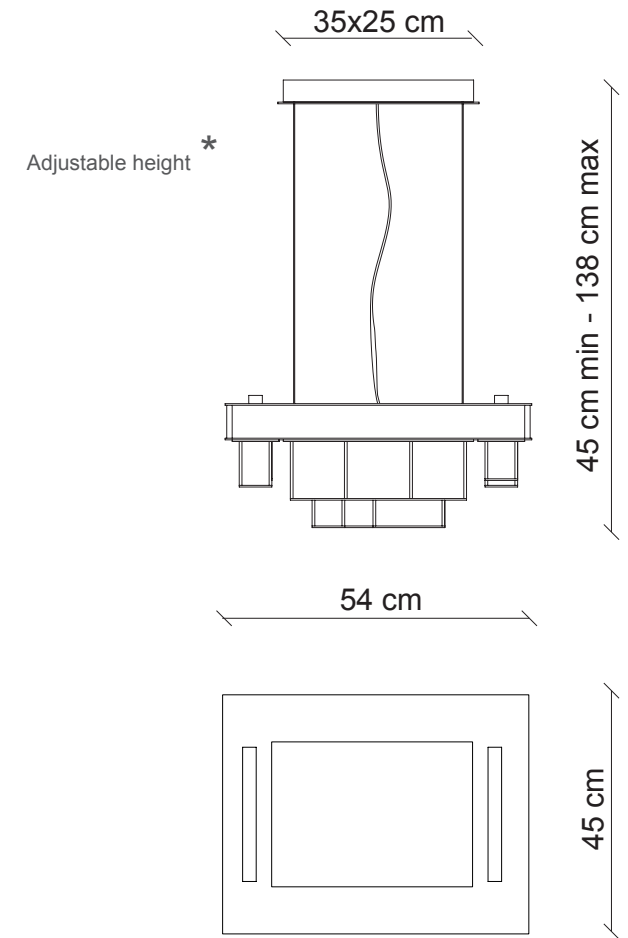

PATRIZIAGARGANTI
Firenze

art. GISELE EX11

Led chandelier

Lampshades

Finish

10 q.ty

dimmer wifi
included

Led stick 24VDC - 50W supplied
4.800 lumen
warm white coloured - 3000°K

Kg 35,2
m³ 0,48