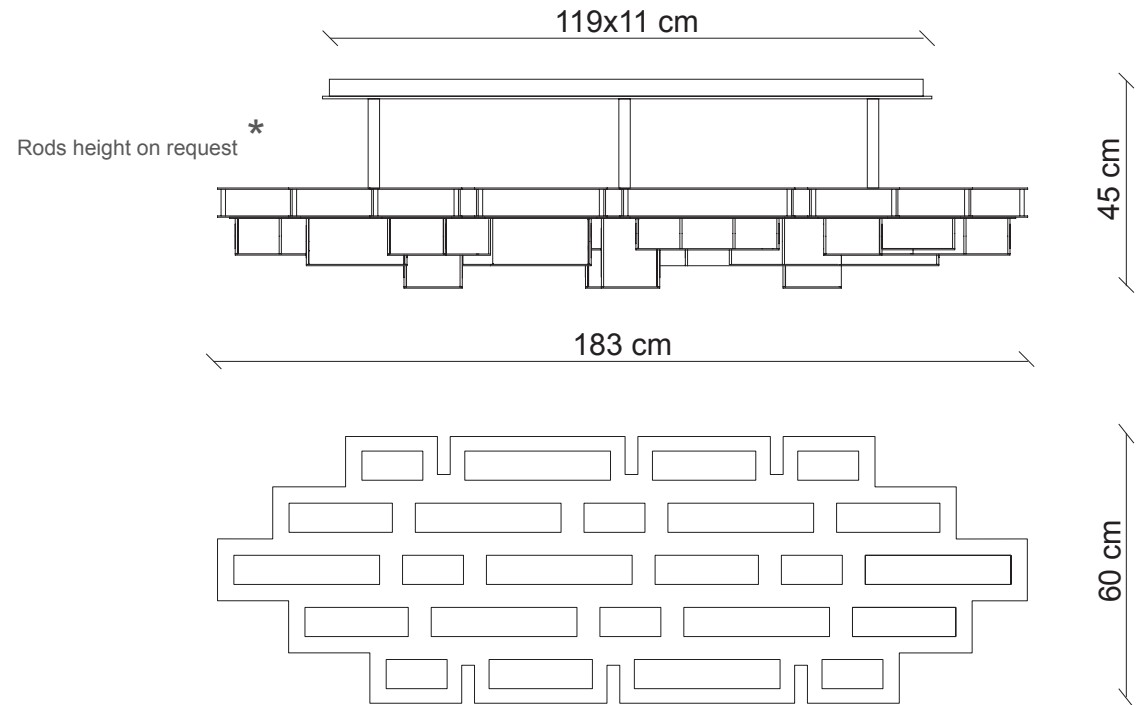

PATRIZIAGARGANTI

Firenze

art. GISELE EX12

Led chandelier with rods

Lampshades

Finish

24 q.ty

dimmer wifi
included

Led stick 24VDC - 125W supplied
12.000 lumen
warm white coloured - 3000°K

Kg 91
m³ 1,47