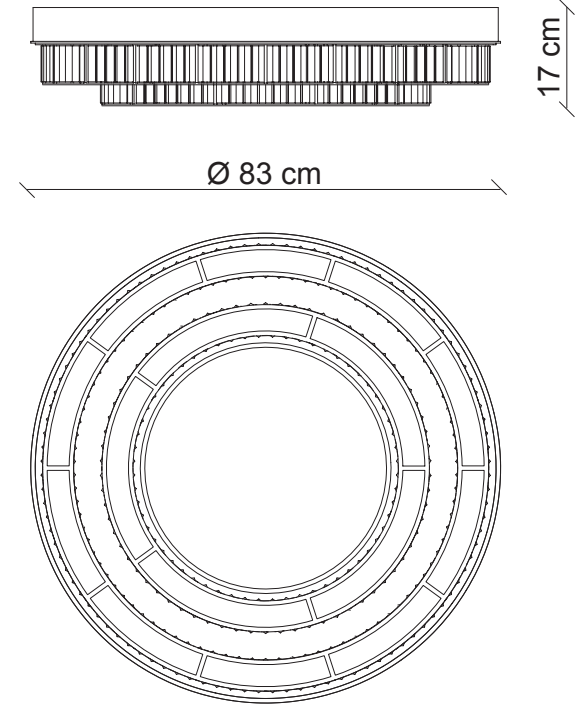

PATRIZIAGARGANTI
Firenze

art. GISELE EX14

Led circular ceiling lamp

Lampshades

Finish

dimmer wifi
included

Led stick 24VDC - 88W supplied
8.450 lumen
warm white coloured - 3000°K

Kg 40
m³ 0,72