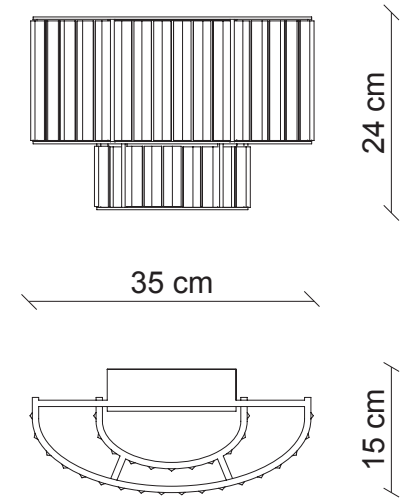

PATRIZIAGARGANTI
Firenze

art. GISELE EX15

Led wall lamp

Lampshades

Finish

dimmer wifi
included

Led stick 24VDC - 15W supplied
1.440 lumen
warm white coloured - 3000°K

Kg 20
m³ 0,17