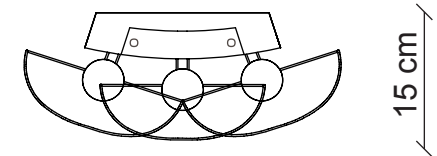

H05C4

H05C5

H05C6

H05C7

Weight with pearls weave half-shade **Kg 3,2**

Weight with silk half-shade **Kg 2,3**

35 cm

61 cm

15 cm

L. 18x8 cm
H. 25 cm

4x
40W E14
not supplied

m³ 0,17