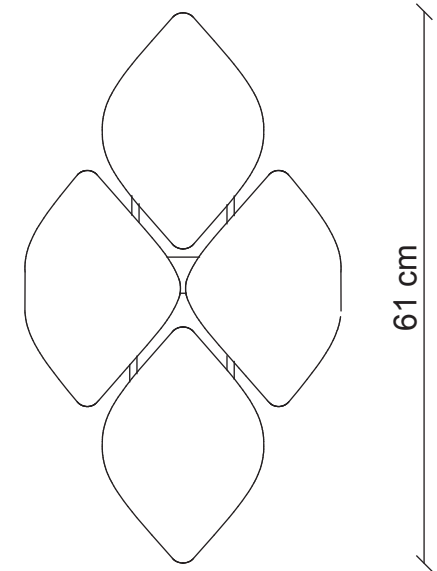

H05C4

H05C5

H05C6

H05C7

Weight with pearls weave half-shade **Kg 3,2**

Weight with silk half-shade **Kg 2,3**

35 cm

61 cm

15 cm

L. 18x8 cm
H. 25 cm

4x
40W E14
not supplied

m³ 0,17