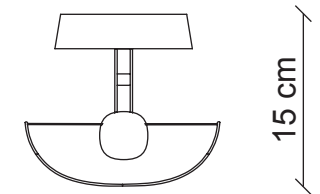

PATRIZIAGARGANTI

Firenze

**BESPOKE
LIGHTING
DESIGN**

Bespoke Lighting Design 02

design Roberto Lazzeroni

Holly collection

1 light Wall lamp

Finish wall lamp structure	Half-shade versions							
								
	H07G1	H07G2	H07G3	H07G8	H07G4	H07G5	H07G6	H07G7
	H07K1	H07K2	H07K3	H07K8	H07K4	H07K5	H07K6	H07K7
	H07C1	H07C2	H07C3	H07C8	H07C4	H07C5	H07C6	H07C7

Weight with pearls weave half-shade **Kg 0,8**

Weight with silk half-shade **Kg 0,6**

L. 18x8 cm
H. 25 cm

1x
40W E14
not supplied

m³ 0,08