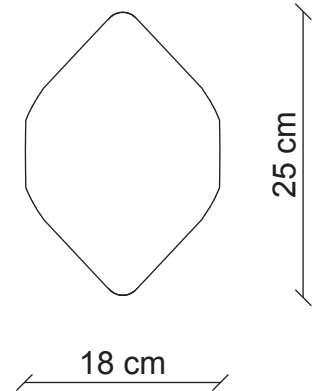

PATRIZIAGARGANTI

Firenze

**BESPOKE
LIGHTING
DESIGN**

Bespoke Lighting Design 02

design Roberto Lazzeroni

Holly collection

1 light Wall lamp

Finish wall lamp structure	Half-shade versions							
								
	H07G1	H07G2	H07G3	H07G8	H07G4	H07G5	H07G6	H07G7
	H07K1	H07K2	H07K3	H07K8	H07K4	H07K5	H07K6	H07K7
	H07C1	H07C2	H07C3	H07C8	H07C4	H07C5	H07C6	H07C7

Weight with pearls weave half-shade **Kg 0,8**

Weight with silk half-shade **Kg 0,6**

L. 18x8 cm
H. 25 cm

1x
40W E14
not supplied

m³ 0,08