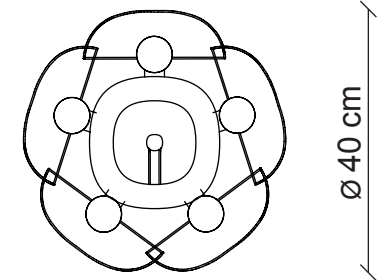

PATRIZIAGARGANTI

Firenze

**BESPOKE
LIGHTING
DESIGN**

Bespoke Lighting Design 02

design Roberto Lazzeroni

Holly collection

10 lights 2 units Table lamp

Finish
table lamp
structure

H08C5

H08C6

H08C7

chrome

Weight with pearls weave half-shade **Kg 14,1**

Weight with silk half-shade **Kg 11,8**

L. 18x8 cm
H. 25 cm

10x
40W E14
not supplied