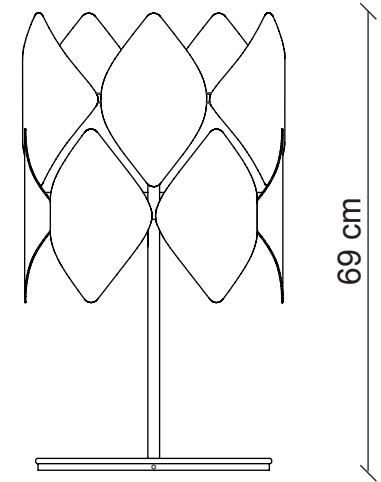

PATRIZIAGARGANTI

Firenze

**BESPOKE
LIGHTING
DESIGN**

Bespoke Lighting Design 02

design Roberto Lazzeroni

Holly collection

10 lights 2 units Table lamp

Finish
table lamp
structure

H08C5

H08C6

H08C7

chrome

Weight with pearls weave half-shade **Kg 14,1**

Weight with silk half-shade **Kg 11,8**

L. 18x8 cm
H. 25 cm

10x
40W E14
not supplied