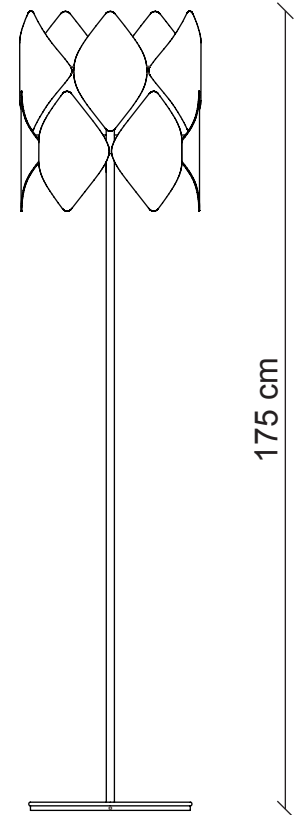

H09C5

H09C6

H09C7

Weight with pearls weave half-shade **Kg 15,8**

Weight with silk half-shade **Kg 13,5**

175 cm

Ø 40 cm

L. 18x8 cm
H. 25 cm