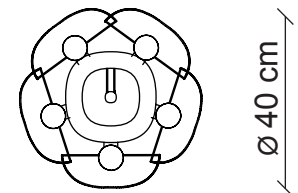

H09C5

H09C6

H09C7

Weight with pearls weave half-shade **Kg 15,8**

Weight with silk half-shade **Kg 13,5**

175 cm

Ø 40 cm

L. 18x8 cm
H. 25 cm