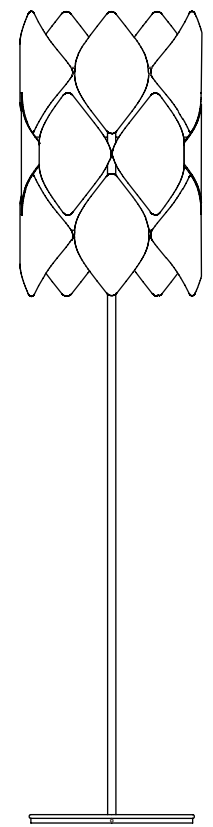

## Holly collection

15 lights 3 units Floor lamp

gold plated

black rhenium colour plated

chrome

**H10G7**

**H10K1**

**H10K2**

**H10K3**

**H10K8**

**H10K4**

**H10K5**

**H10K6**

**H10K7**

**H10C1**

**H10C2**

**H10C3**

**H10C8**

**H10C4**

**H10C5**

**H10C6**

**H10C7**

Weight with pearls weave half-shade **Kg 18,7**

Weight with silk half-shade **Kg 15,2**

175 cm

Ø 40 cm

L. 18x8 cm  
H. 25 cm

15x  
40W E14  
not supplied

**m<sup>3</sup> 0,52**