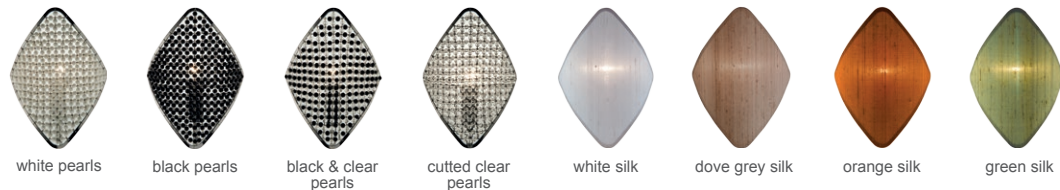

PATRIZIAGARGANTI

Firenze

**BESPOKE
LIGHTING
DESIGN**

Bespoke Lighting Design 02

design Roberto Lazzeroni

Holly collection

30 lights 6 units Chandelier

* All the chandeliers can be made at your pleasure with the following diameters:
cm 135 (20 lights), cm 73 (10 lights), cm 40 (5 lights).

gold plated

black rhenium colour plated

chrome

Half-shade versions

white pearls black pearls black & clear pearls cutted clear pearls white silk dove grey silk orange silk green silk

H11G1 H11G2 H11G3 H11G8 H11G4 H11G5 H11G6 H11G7

H11K1 H11K2 H11K3 H11K8 H11K4 H11K5 H11K6 H11K7

H11C1 H11C2 H11C3 H11C8 H11C4 H11C5 H11C6 H11C7

Weight with pearls weave half-shade **Kg 20**

Weight with silk half-shade **Kg 13,4**

Adjustable height: *
min 129 cm - max 244 cm