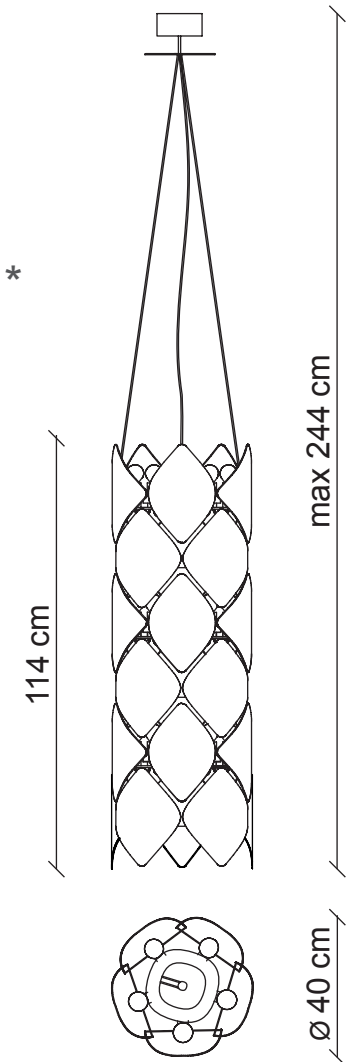

PATRIZIAGARGANTI

Firenze

**BESPOKE
LIGHTING
DESIGN**

Bespoke Lighting Design 02

design Roberto Lazzeroni

Holly collection

30 lights 6 units Chandelier

* All the chandeliers can be made at your pleasure with the following diameters:
cm 135 (20 lights), cm 73 (10 lights), cm 40 (5 lights).

gold plated

black rhenium colour plated

chrome

Half-shade versions

white pearls black pearls black & clear pearls cutted clear pearls white silk dove grey silk orange silk green silk

H11G1 H11G2 H11G3 H11G8 H11G4 H11G5 H11G6 H11G7

H11K1 H11K2 H11K3 H11K8 H11K4 H11K5 H11K6 H11K7

H11C1 H11C2 H11C3 H11C8 H11C4 H11C5 H11C6 H11C7

Weight with pearls weave half-shade **Kg 20**

Weight with silk half-shade **Kg 13,4**

Adjustable height: *
min 129 cm - max 244 cm

L. 18x8 cm
H. 25 cm

30x
40W E14
not supplied

m³ 0,3