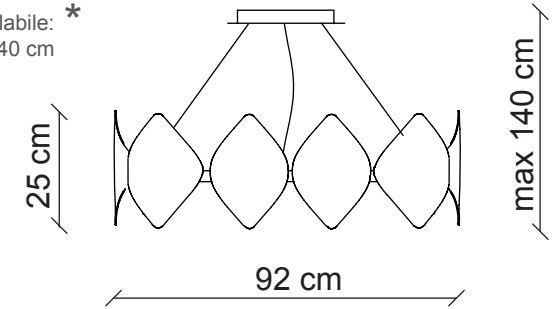

PATRIZIAGARGANTI

Firenze

**BESPOKE
LIGHTING
DESIGN**

Bespoke Lighting Design 02

design Roberto Lazzeroni

Holly collection

10 lights oval shape Chandelier

Altezza regolabile: *
min 40 cm - max 140 cm

H16C4

H16C5

H16C6

H16C7

chrome

Weight with pearls weave half-shade **Kg 7,5**

Weight with silk half-shade **Kg 5,3**

L. 18x8 cm
H. 25 cm