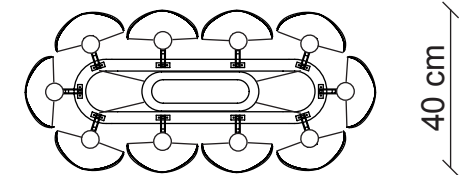

PATRIZIAGARGANTI

Firenze

**BESPOKE
LIGHTING
DESIGN**

Bespoke Lighting Design 02

design Roberto Lazzeroni

Holly collection

10 lights oval shape Chandelier

Altezza regolabile: *
min 40 cm - max 140 cm