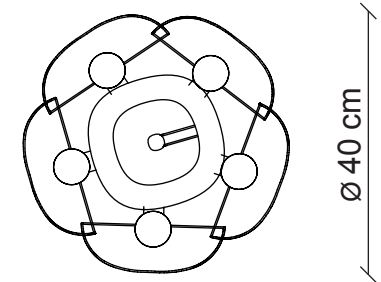

PATRIZIAGARGANTI

Firenze

**BESPOKE
LIGHTING
DESIGN**

Bespoke Lighting Design 02

design Roberto Lazzeroni

Holly collection

5 lights 1 unit Table lamp

Finish
table lamp
structure

H21C5

H21C6

H21C7

chrome

Weight with pearls weave half-shade **Kg 7,4**

Weight with silk half-shade **Kg 6,3**

L. 18x8 cm
H. 25 cm

5x
40W E14
not supplied