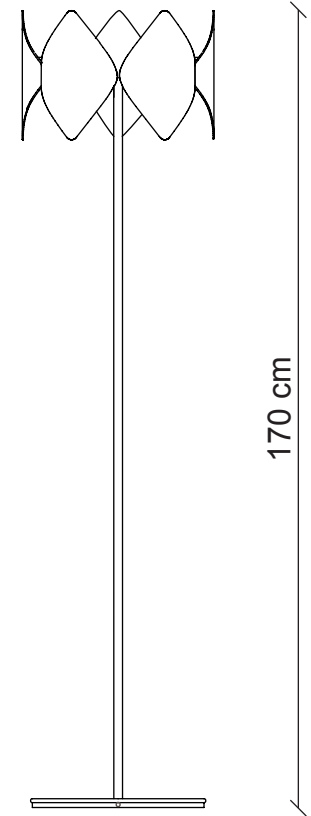

H22C4

H22C5

H22C6

H22C7

Weight with pearls weave half-shade **Kg 9,1**

Weight with silk half-shade **Kg 8**

170 cm

Ø 40 cm

L. 18x8 cm
H. 25 cm

5x
40W E14
not supplied

m³ 0,52