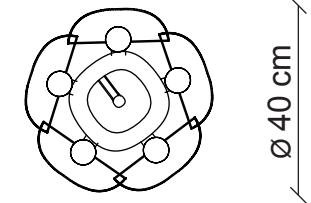

H22C4

H22C5

H22C6

H22C7

Weight with pearls weave half-shade **Kg 9,1**

Weight with silk half-shade **Kg 8**

170 cm

Ø 40 cm

L. 18x8 cm
H. 25 cm

5x
40W E14
not supplied

m³ 0,52