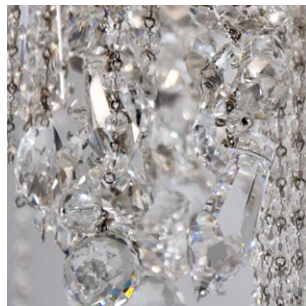

# PATRIZIAGARGANTI

Firenze

The soul light

art. PG001 - Ontherocks collection

18 + 1 lights chandelier

Finish

Crystals

leaden grey