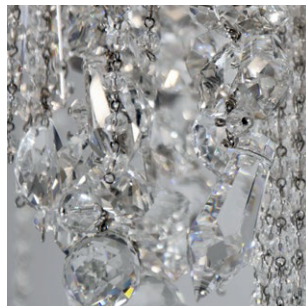

# PATRIZIAGARGANTI

Firenze

The soul light

art. PG026 - Ontherocks collection

24 lights oval chandelier

Finish

Crystals

leaden grey