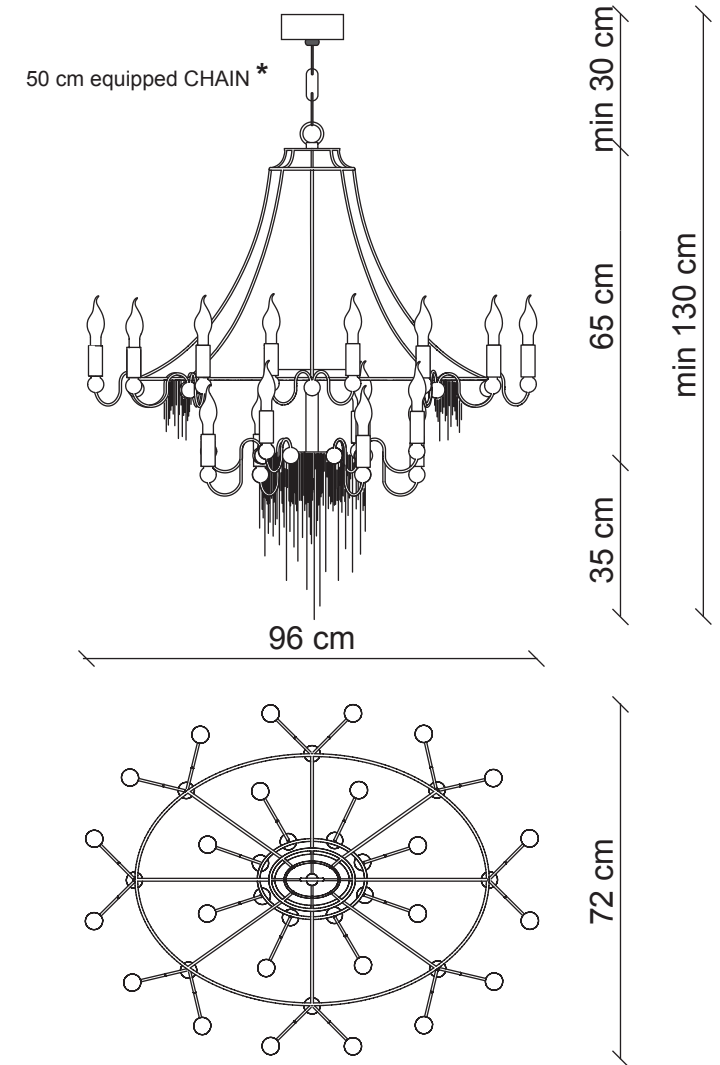

# PATRIZIAGARGANTI

Firenze

The soul light

art. PG026 - Ontherocks collection

24 lights oval chandelier

Finish

Crystals

leaden grey

clear

 24x  
40W E14  
not supplied

**Kg** 14,5  
**m<sup>3</sup>** 1,21