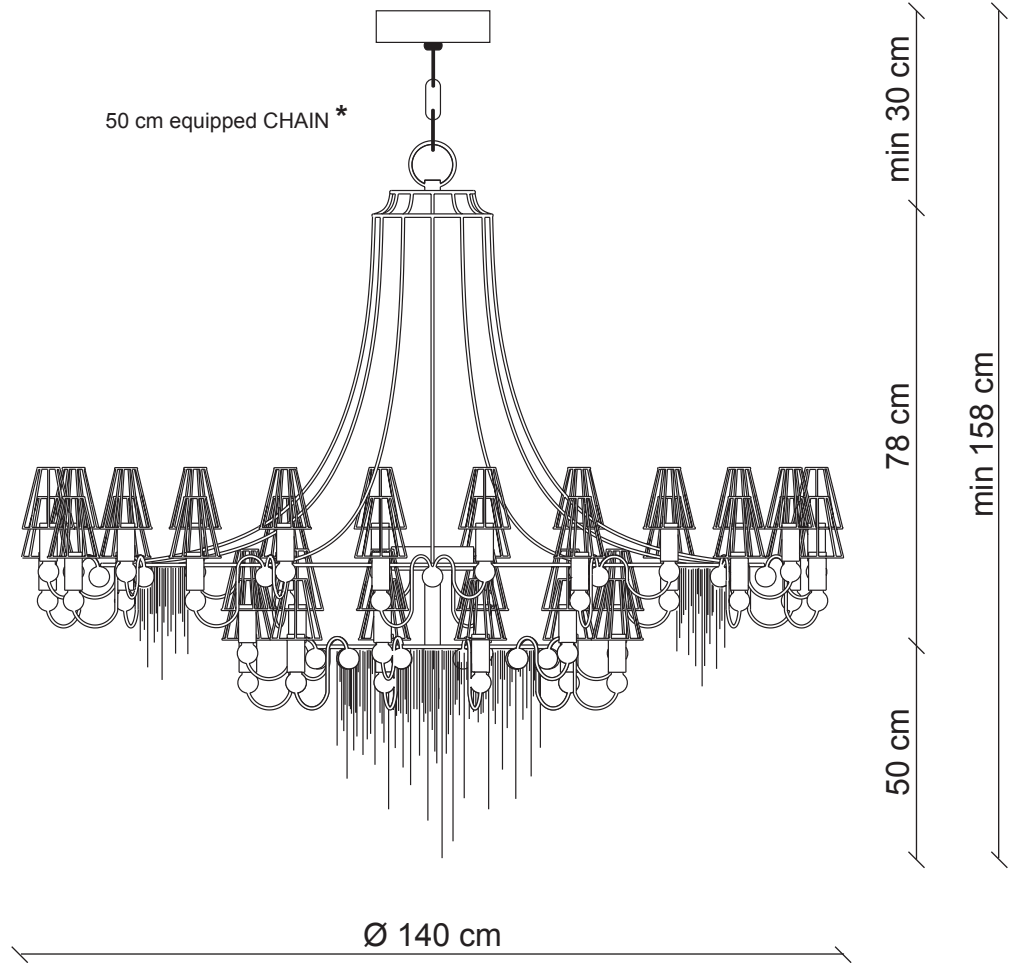

PATRIZIAGARGANTI

Firenze

The soul light

Burlesque Collection

36 lights chandelier

Metals / crystals matching

Finish structure	polished white	polished black	champagne	champagne	champagne	champagne
Versions lampshades crystals	white & clear	black & clear	amethyst & clear	smoke & clear	green & clear	red & clear
Item	PG100	PG101	PG102	PG103	PG104	PG105

Ø 9x4 cm
H. 11 cm

36x
40W E14
not supplied

Kg 63
m³ 3,26