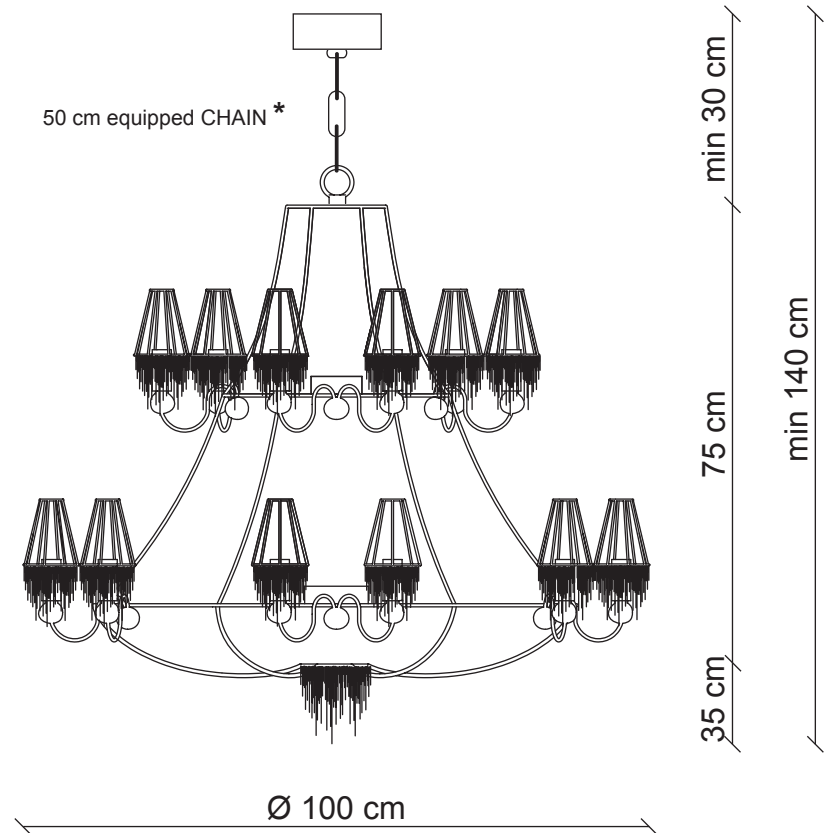

PATRIZIAGARGANTI

Firenze

The soul light

Burlesque Collection

18 + 1 lights chandelier

Metals / crystals matching

Finish structure	polished white	polished black	champagne	champagne	champagne	champagne
Versions lampshades crystals	white & clear	black & clear	amethyst & clear	smoke & clear	green & clear	red & clear
Item	PG106	PG107	PG108	PG109	PG110	PG111

Ø 9x4 cm
H. 11 cm

19x
40W E14
not supplied

Kg 22
m³ 1,21