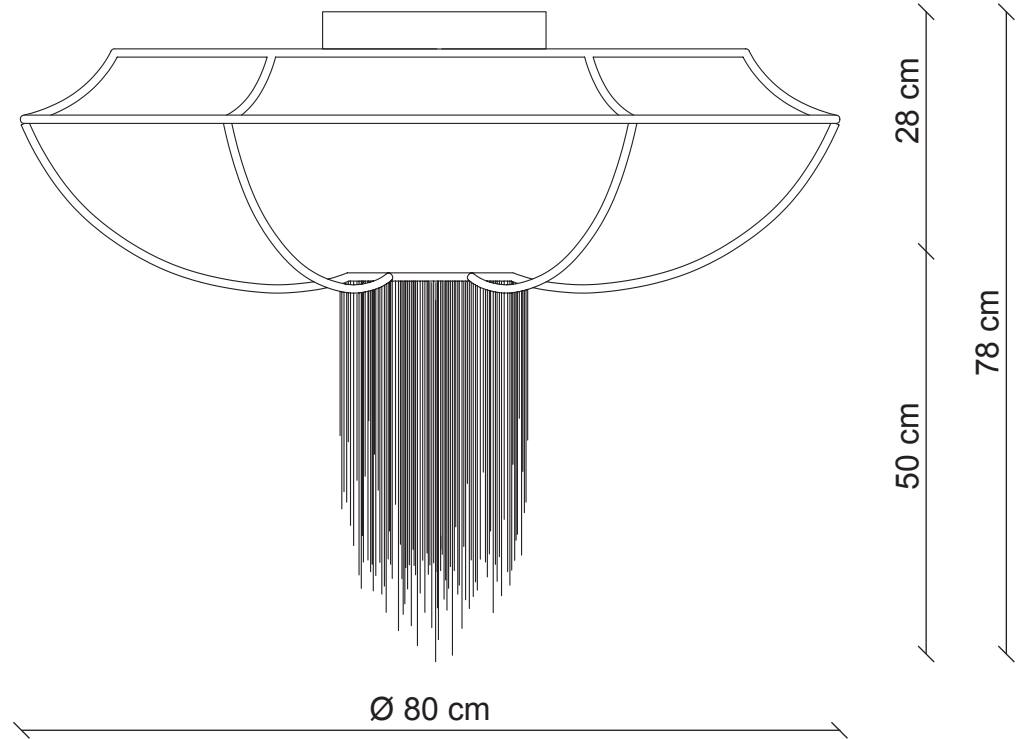

PATRIZIAGARGANTI

Firenze

The soul light

Burlesque Collection

12 lights ceiling lamp

Metals / crystals matching

Finish structure	polished white	polished black	champagne	champagne	champagne	champagne
Versions lampshades crystals	white & clear	black & clear	amethyst & clear	smoke & clear	green & clear	red & clear
Item	PG136	PG137	PG138	PG139	PG140	PG141

12x
40W E14
not supplied

Kg 16
m³ 0,96