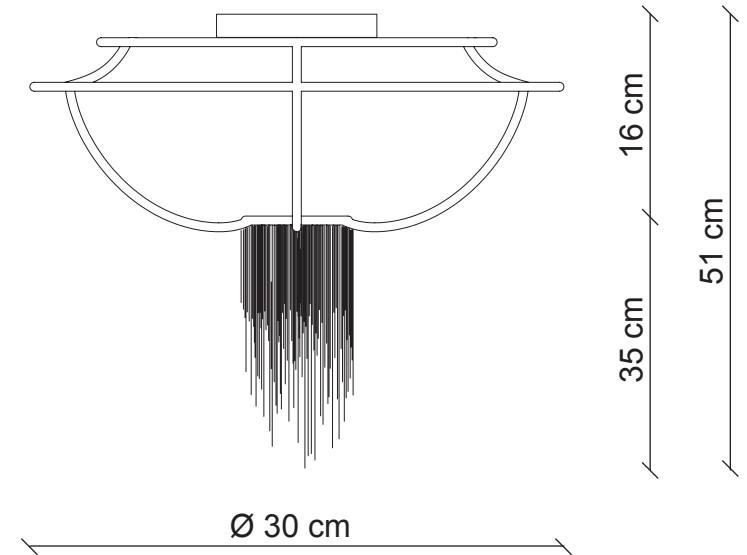

PATRIZIAGARGANTI

Firenze

The soul light

Burlesque Collection

3 lights ceiling lamp

Metals / crystals matching

Finish structure	polished white	polished black	champagne	champagne	champagne	champagne
Versions lampshades crystals	white & clear	black & clear	amethyst & clear	smoke & clear	green & clear	red & clear
Item	PG148	PG149	PG150	PG151	PG152	PG153

 3x
 40W E14
 not supplied

Kg 4
m³ 0,17