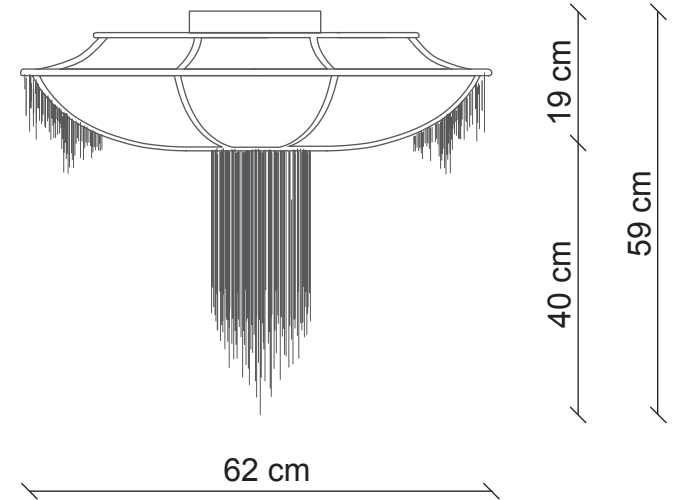

PATRIZIAGARGANTI

Firenze

The soul light

Burlesque Collection

6 lights oval ceiling lamp

Metals / crystals matching

Metals / crystals matching						
Finish structure						
	polished white	polished black	champagne	champagne	champagne	champagne
Versions lampshades crystals						
	white & clear	black & clear	amethyst & clear	smoke & clear	green & clear	red & clear
Item	PG172	PG173	PG174	PG175	PG176	PG177

 6x
40W E14
not supplied

Kg 8
m³ 0,26