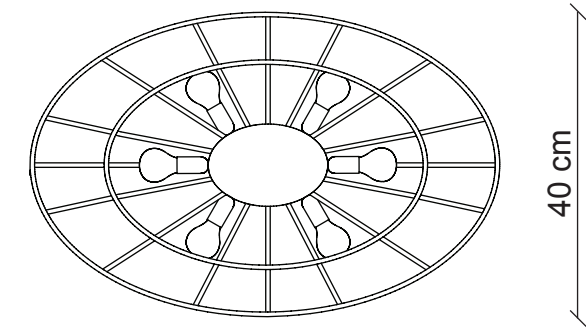

PATRIZIAGARGANTI

Firenze

The soul light

Burlesque Collection

6 lights oval ceiling lamp

Metals / crystals matching

Metals / crystals matching						
Finish structure						
	polished white	polished black	champagne	champagne	champagne	champagne
Versions lampshades crystals						
	white & clear	black & clear	amethyst & clear	smoke & clear	green & clear	red & clear
Item	PG172	PG173	PG174	PG175	PG176	PG177

 6x
40W E14
not supplied

Kg 8
m³ 0,26