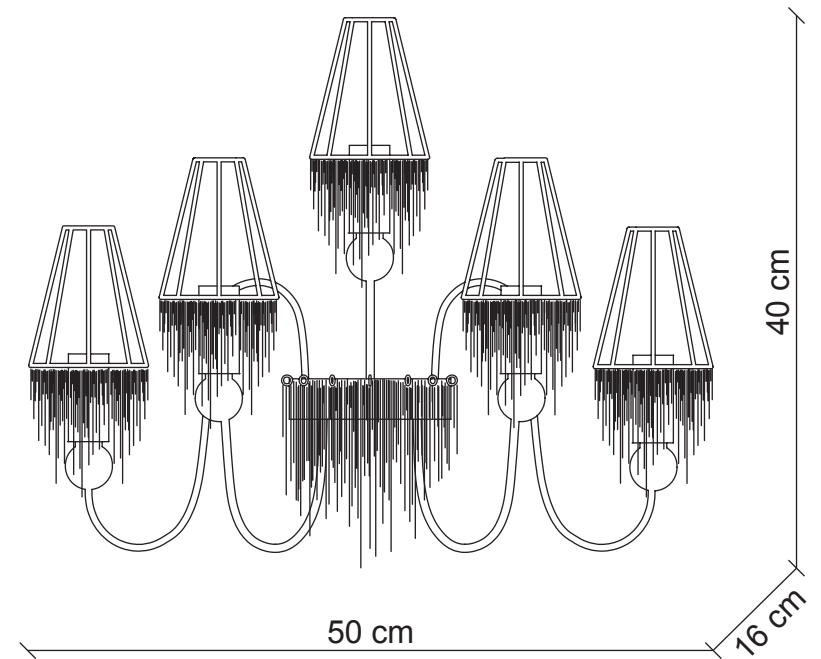

PATRIZIAGARGANTI

Firenze

The soul light

Burlesque Collection

5 lights wall lamp

Metals / crystals matching

Finish structure	polished white	polished black	champagne	champagne	champagne	champagne
Versions lampshades crystals	white & clear	black & clear	amethyst & clear	smoke & clear	green & clear	red & clear
Item	PG178	PG179	PG180	PG181	PG182	PG183

Ø 9x4 cm
H. 11 cm

5x
40W E14
not supplied

Kg 3
m³ 0,19