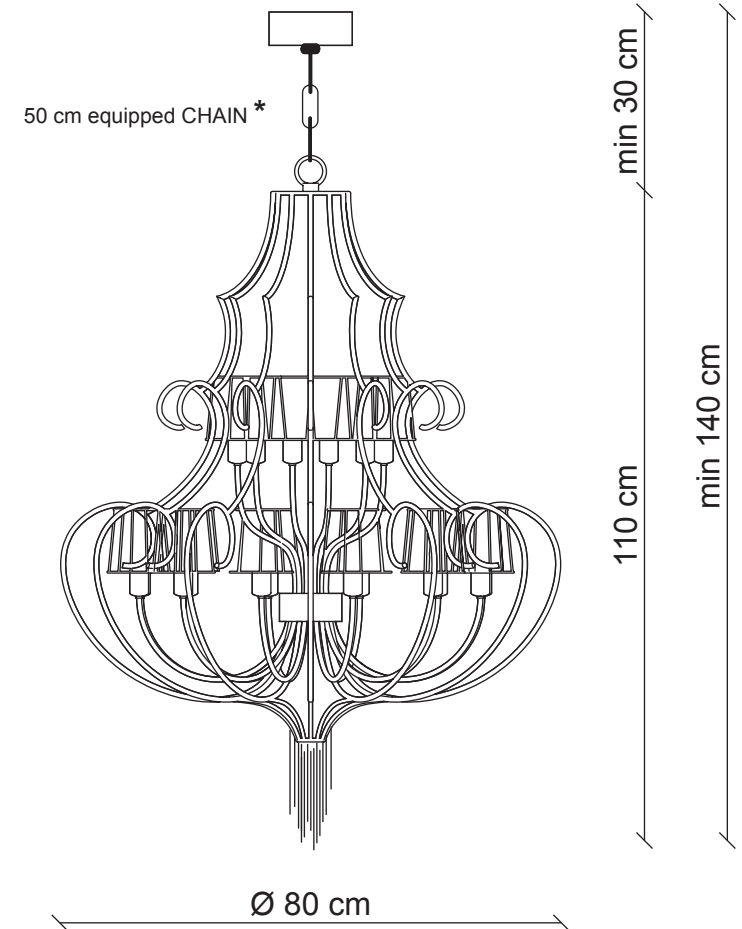

## Burlesque Collection

18 lights chandelier

Metals / crystals matching						
Finish structure						
	polished white	polished black	champagne	champagne	champagne	champagne
Versions lampshades crystals						
	white & clear	black & clear	amethyst & clear	smoke & clear	green & clear	red & clear
Item	<b>PG238</b>	<b>PG239</b>	<b>PG240</b>	<b>PG241</b>	<b>PG242</b>	<b>PG243</b>

Ø 10x8 cm  
H. 10 cm

18x  
40W E14  
not supplied

**Kg 25**  
**m<sup>3</sup> 1,21**