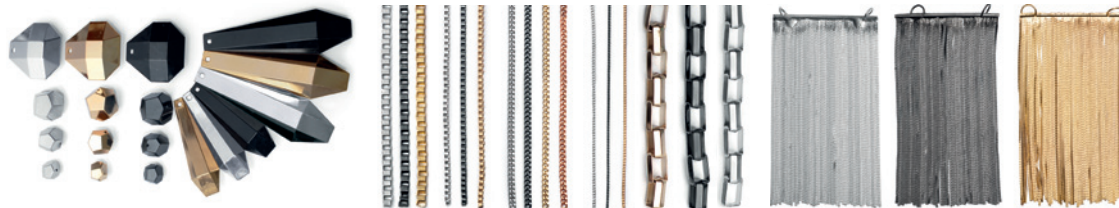

PATRIZIAGARGANTI

Firenze

**BESPOKE
LIGHTING
DESIGN**

Bespoke Lighting Design 01

art. SN04 - Sinuosa Collection

5 lights Chandelier

Metals

Fabrics

Chains

Available only for:
Eccentrica - Preziosa - Estrosa

Accessories: WHITE NICKEL - BLACK NICKEL - GOLD

* 50 cm EQUIPPED CHAIN C2

m³ 0,43
Kg 6