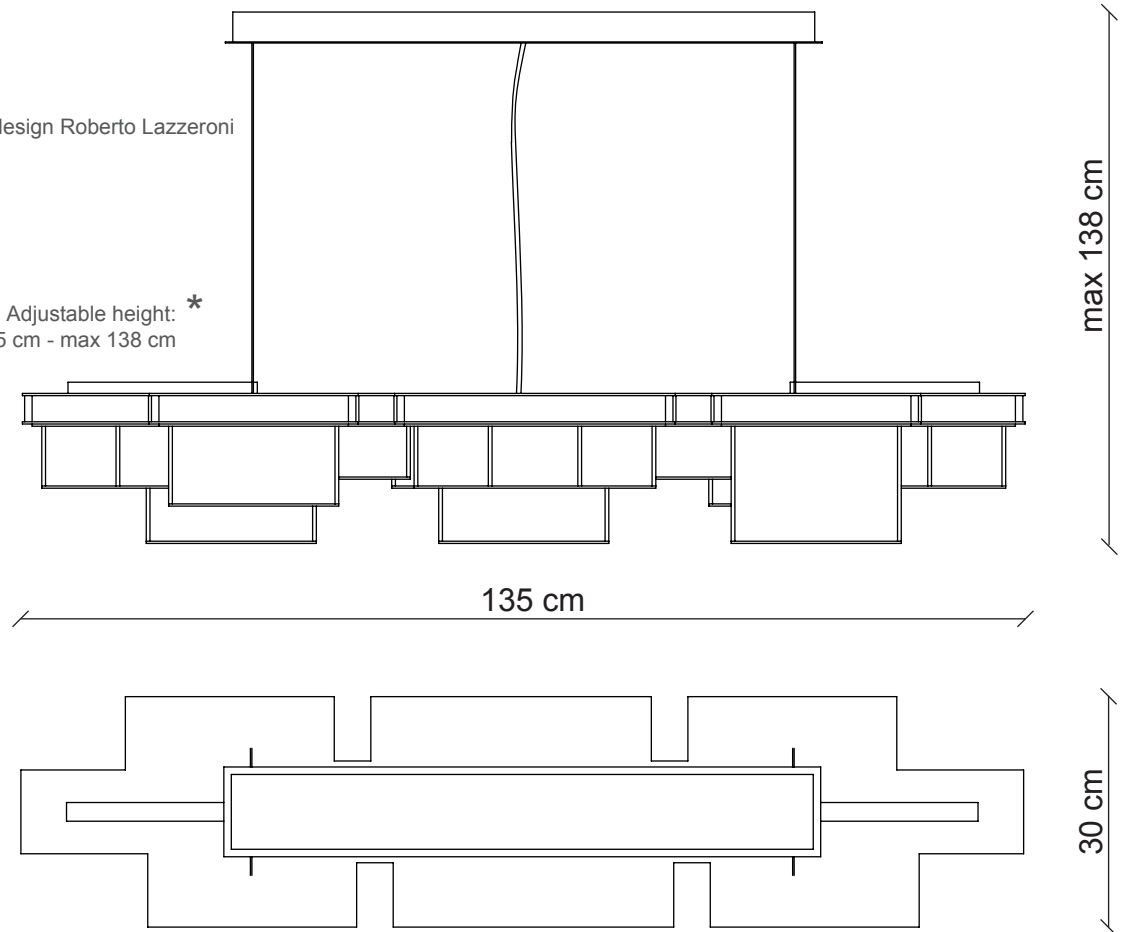

PATRIZIAGARGANTI

Firenze

**BESPOKE
LIGHTING
DESIGN**

Bespoke Lighting Design 02

design Roberto Lazzeroni

Gisele collection

G01N1 - Led Suspension

Adjustable height: *
min 45 cm - max 138 cm

Finish

satin nickel

Lampshades

clear crystals

 LED STICK 65W supplied
(~ 520W standard)
warm white coloured

Kg 46
m³ 0,66